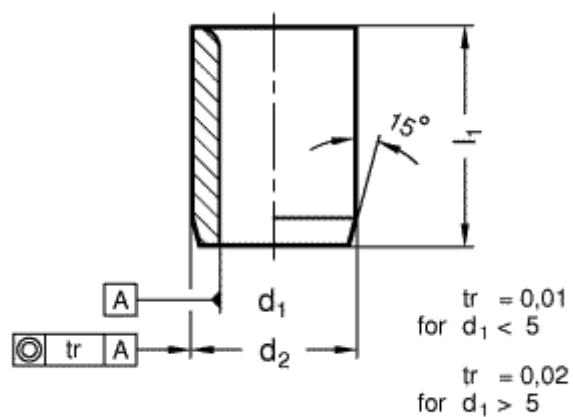

Article number: 201135005

Description: E+G Guide bush DIN 179-B2,5-6-A  
(M3) without collar

## Measures

---

$d_1 = 2,5$  for M3

$d_2 = 5$

$l_1 = 6$